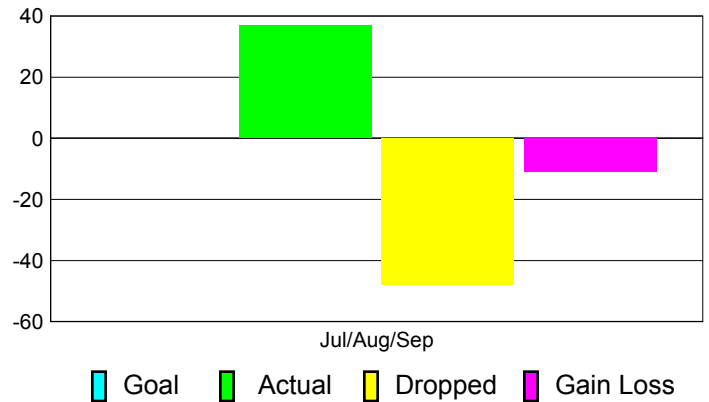

Membership Results 2012-2013

Goal, New, Dropped, Gain/Loss