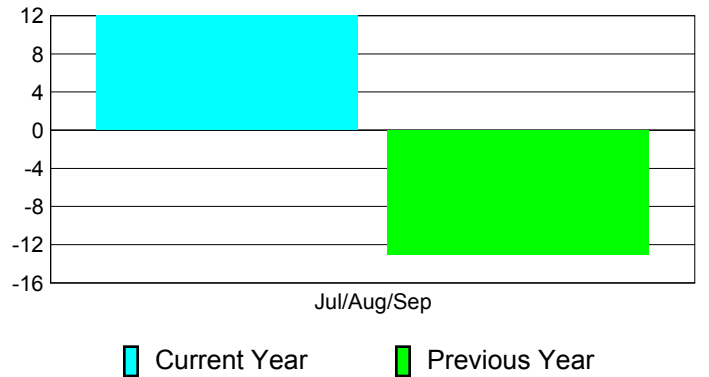

Comparison of Membership Gain/Loss

Current Year Compared to the Previous Year