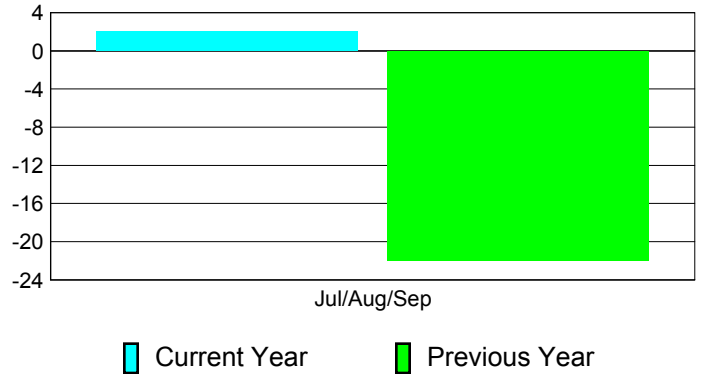

Comparison of Membership Gain/Loss

Current Year Compared to the Previous Year