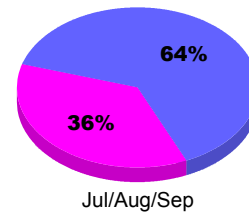

Gender Comparison 2012-2013

Jul/Aug/Sep

Legend: Male (Blue), Female (Magenta)