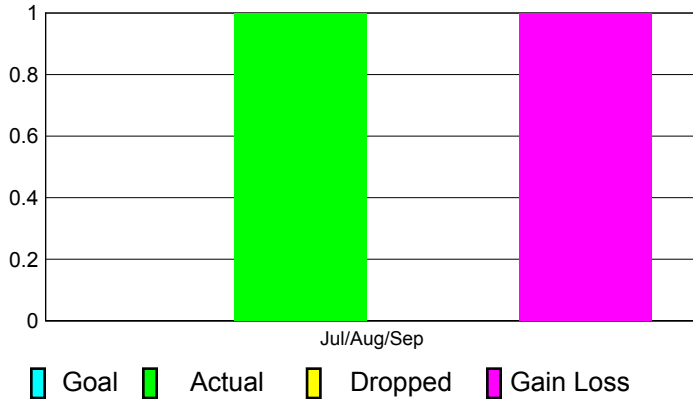

2012-2013 GMT Reports for District (or Undistricted) District 403 A1 REPUBLIC OF

GMT: **Norbert Bationo**

Location: **REPUBLIC OF NIGER**

GMT CA: **6**

CLUBS

**Club Results
2012-2013**

**Clubs
2011-2012**

Month	New Club Goal	Actual New Clubs	Actual Dropped Clubs	Gain/Loss of Clubs	Gain/Loss of Clubs
Jul/Aug/Sep		1	0	1	0
Totals		1	0	1	0

Club Results 2012-2013

Goal, New, Dropped, Gain/Loss