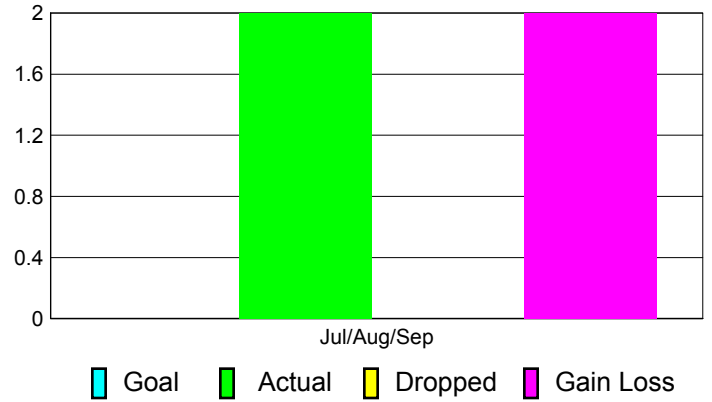

Membership Results 2012-2013

Goal, New, Dropped, Gain/Loss