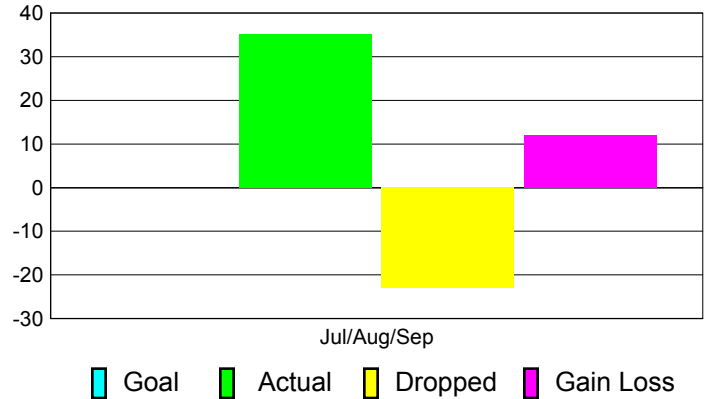

Membership Results 2012-2013

Goal, New, Dropped, Gain/Loss