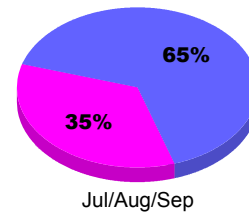

Gender Comparison 2012-2013

Jul/Aug/Sep

Legend: Male (Blue), Female (Magenta)