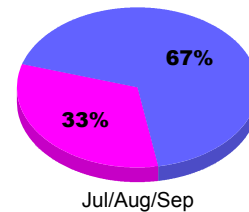

Gender Comparison 2012-2013

Legend: Male (blue), Female (magenta)