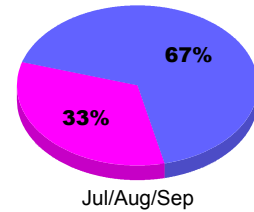

Gender Comparison 2012-2013